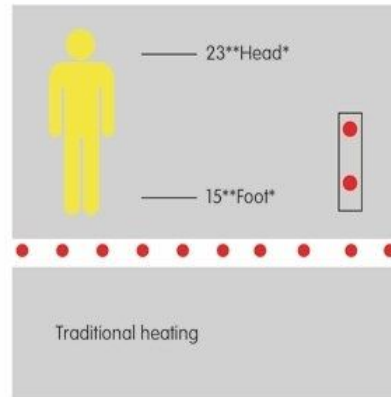

**WEIFANG PALCONN PLASTICS TECHNOLOGY CO.,LTD**

**Polybutylene(PB)pipe size range**

**Specification:**

British standard, BS7291 WRAS approved	
PB standard pipe and PB oxygen barrier pipe	
Norminal size	Palconn Code
mm	
10	Pal-PB010
15	Pal-PB015
22	Pal-PB022
28	Pal-PB028